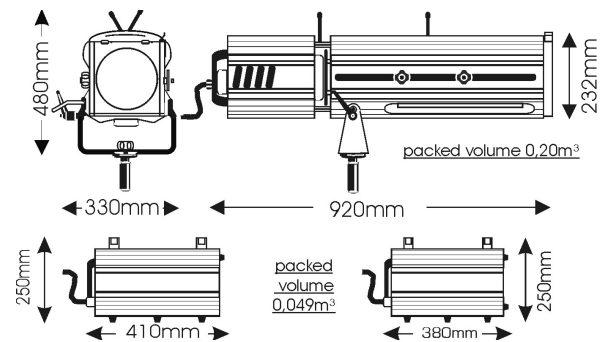

Mechanical data

Paint/Finish	black epoxy powder paint
Lamp House Construction	extruded aluminium and sheet steel
Ballast	separate external unit (supplied) with on/off switch
Reflector	68mm diameter glass
Optical system	double condenser with variable zoom
Mounting & suspension	steel stirrup with 12mm centre hole and DIN mounting. Spigot for ø48mm tube supplied
Handle	rear and side
Weight/Packed weight	16,4kg / 21,7kg – ballast 16,5kg / 17,5kg
Overall dimensions	330mm (w) x 920mm (d) x 232mm (h) x max 480 (h)
Packed volume	0.204m ³ ballast: 0.049m ³
Filter cut size	185 x 185mm
Accessory runners	3 slots
Safety guard	optional accessory
Colour frame	metal, 185 x 185mm, supplied
Lamp access	lowering base
Lens access	sliding panels beneath lamp tube

Photometric data

Narrow focus	575 MSR									
Beam dia.	1.47	1.68	1.89	2.10	2.31	2.52	2.73	2.93	3.14	m
lux	2908	2227	1759	1425	1178	990	843	727	633	
Distance	14	16	18	20	22	24	26	28	30	m

Wide focus

Beam dia.	2.63	3.16	3.69	4.21	4.74	5.27	5.79	6.32	6.85	m
lux	1363	946	695	532	421	341	282	237	202	
Distance	10	12	14	16	18	20	22	24	26	m

Canto® 575 MSD/MSR

575W

discharge followspot

part number 10577080

This medium-throw discharge followspot uses either a 575W MSR or MSD lamp to give a powerful and well-defined beam from the double condenser zoom optical system. This followspot has an 8° - 22° variable beam angle, a large side handle to control pan and tilt movement, and a double microswitch interlock for safe lamp replacement. Also included are an external ballast, iris, mechanical dimmer, spigot, colour frame and 2m mains cable. A 5-colour colour changer is available as an optional extra.