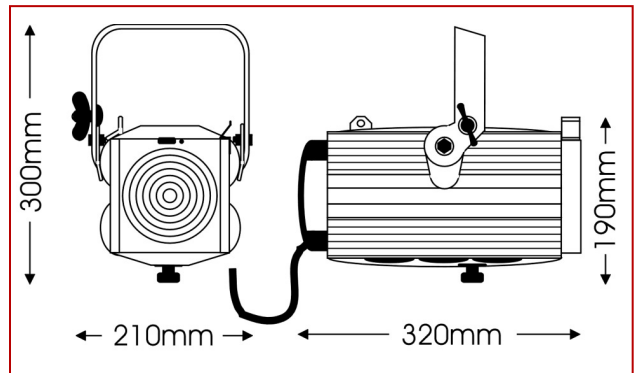

Operational data

Focus adjustment	slide focus with control underneath
Lamp alignment	factory set
Beam Shaping	4-leaf barndoor
Positional adjustment	single rim-clamp tilt lock
Working position	max. tilting ±70° from horizontal

Lamp types

3000K	Philips 150W CDM-T 150/830
4200K	Philips 150W CDM-T 150/942
4200K	Philips 150W CDM-T SA 150/942

LDR recommends Philips lamps

Accessories

Lamps	see above
Spare metal colour frame	■ 20100102 □ 20100102B ■ 20100102C
Safety guard	■ 20100202 □ 20100202B ■ 20100202C
4-leaf barndoor	■ 20100302 □ 20100302B ■ 20100302C
Hook clamp	20100900
Alu-grip clamp	20101100
Safety bond	20101200

* effect wheels and colour changers available on request

Photometric data

Spot focus	CDM-T 150/942									
Beam dia.	0.2	0.4	0.5	0.6	0.7	0.9	1	1.1	1.2	m
lux	13360	5938	3340	2138	1484	1091	835	660	534	
Distance	2	3	4	5	6	7	8	9	10	m

Flood focus

Beam dia.	2	3.1	4.1	5.1	6.1	7.1	8.2	9.2	10.2	m
lux	1800	800	450	288	200	147	113	89	72	
Distance	2	3	4	5	6	7	8	9	10	m

soffio® f150

150W

discharge fresnel

part number : ■ 10151080 □ 10151081 ■ 10151082

Ideal for display lighting and theatrical-style illumination of architectural space, the Soffio Fresnel produces a bright soft-edged beam, variable from 7° to 63°, shaped using an optional 4-leaf barndoor accessory. With a choice of 150W discharge lamps to give a warm or cool colour temperature, the high power, low consumption and low maintenance design is perfectly suited to architectural applications. Available to special order in any colour from the RAL range, Soffio f150 is supplied with a built-in ballast, colour frame and 1.5m mains cable.

éclairage théâtre sa

15, av. des Baumettes • 1020 Renens
tél 021 637 77 25 • fax 021 637 77 27
E-mail : info@eclairage-theatre.com
Web : www.eclairage-theatre.com