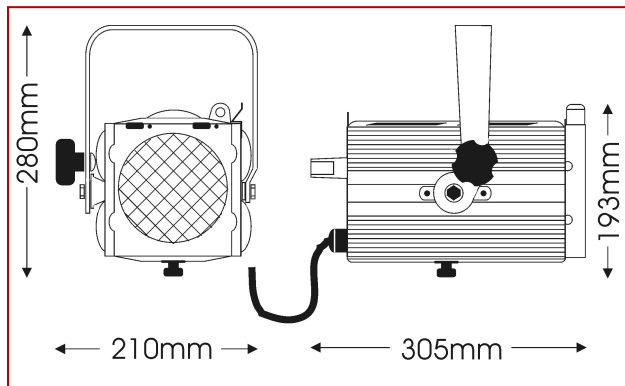

Operational data

Focus adjustment	slide focus with control underneath
Working position	max. tilting ±90° from horizontal
Beam Shaping	using barndoor accessory
Positional adjustment	single rim-clamp tilt lock

Lamp types

300W	M38
500W	M40, T18, T25
650W	T26, T27

LDR recommends Philips lamps

Accessories

Lamps	see above
Spare metal colour frame	■ 20100103 □ 20100103B ■ 20100103C
Spare safety guard	■ 201002103 □ 20100203B ■ 20100203C
4-leaf barndoor	■ 20100303 □ 20100303B ■ 20100303C
Hook clamp	20100900
Alu-grip clamp	20101100
Safety bond	20101200

* effect wheels and colour changers available on request

Photometric data

Spot focus	T27									
Beam dia.	0.2	0.4	0.5	0.6	0.7	0.9	1.0	1.1	1.2	m
lux	24800	11022	6200	3968	2756	2024	1550	1225	992	
Distance	2	3	4	5	6	7	8	9	10	m

Flood focus										
Beam dia.	2.2	3.3	4.4	5.5	6.7	7.8	8.9	10	11.1	m
lux	2148	955	537	344	239	175	134	106	86	
Distance	2	3	4	5	6	7	8	9	10	m

tempo® pc 650 plus

650W

pebble-convex

part number : ■ 10602000 □ 10602001 ■ 10602002

With a newly updated design, this simple PC spotlight has a slide-focus variable-spread beam offering more definition than the softer Fresnel beam and is ideal for close projection in small stage venues. A colour frame, safety guard and 1.5m mains cable are all included as standard. Available to special order in any colour from the RAL range

éclairage e.t. théâtre sa
15, av. des Baumettes • 1020 Renens
tél 021 637 77 25 • fax 021 637 77 27
E-mail : info@eclairage-theatre.com
Web : www.eclairage-theatre.com